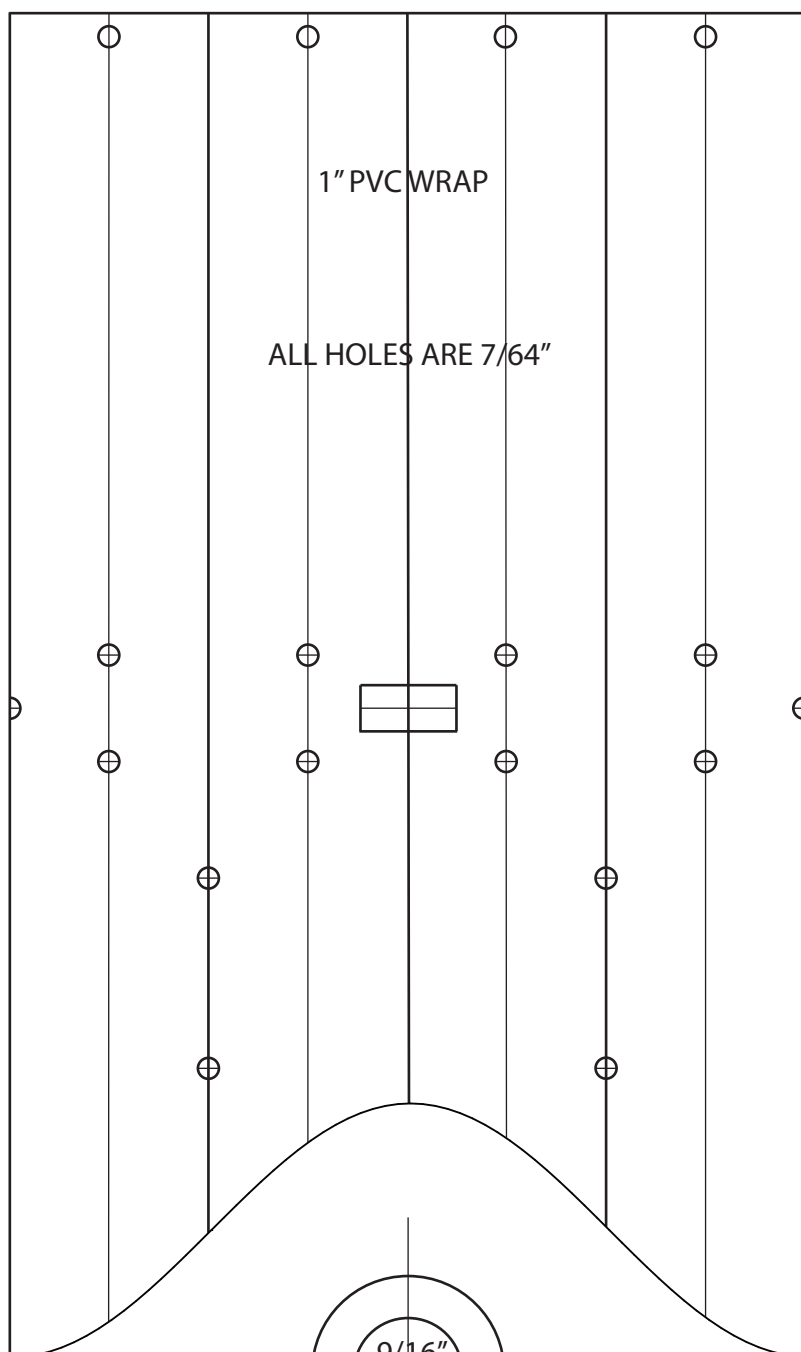

\*\*\*ANY HOLE OF THIS SIZE: ○ IS A 5/32" HOLE\*\*\*

\*\*\*ANY HOLE OF  
THIS SIZE: ○  
IS A 5/32" HOLE\*\*\*

\*\*\*ANY HOLE OF THIS SIZE: ○ IS A 5/32" HOLE\*\*\*

LOWER BODY BOTTOM

\*\*\*ANY HOLE OF  
THIS SIZE: ○  
IS A 5/32" HOLE\*\*\*

←-----  
5/32"

1 1/4" PVC WRAP [2]

\*\*\*ANY HOLE OF  
THIS SIZE: ○  
IS A 5/32" HOLE\*\*\*

\*\*\*ANY HOLE OF THIS SIZE: ○ IS A 5/32" HOLE\*\*\*

UPPER BODY TO LOWER BODY MOUNT

LOWER BODY 2

FRONT MOUNT

LOWER BODY 2