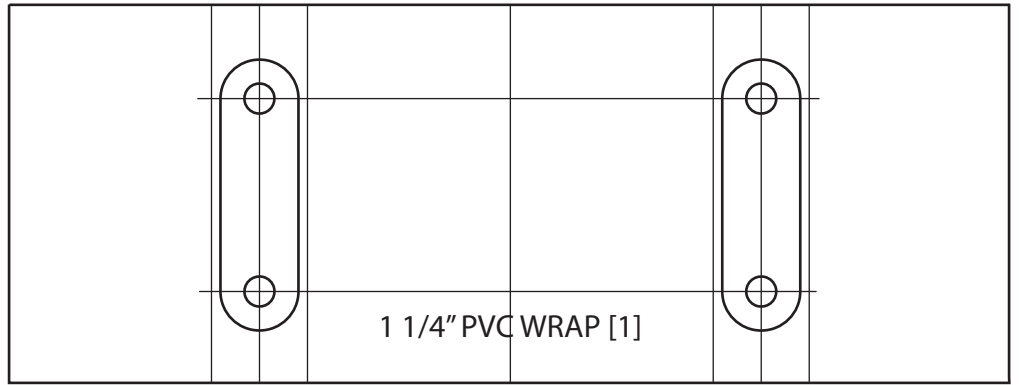

\*\*\*ANY HOLE OF THIS SIZE: ○ IS A 5/32" HOLE\*\*\*

\*\*\*ANY HOLE OF  
THIS SIZE: ○  
IS A 5/32" HOLE\*\*\*

\*\*\*ANY HOLE OF THIS SIZE: ○ IS A 5/32" HOLE\*\*\*

LOWER BODY BOTTOM

\*\*\*ANY HOLE OF  
THIS SIZE: ○  
IS A 5/32" HOLE\*\*\*

←-----  
5/32"

1 1/4" PVC WRAP [2]

\*\*\*ANY HOLE OF  
THIS SIZE: ○  
IS A 5/32" HOLE\*\*\*

\*\*\*ANY HOLE OF THIS SIZE: ○ IS A 5/32" HOLE\*\*\*

UPPER BODY TO LOWER BODY MOUNT

LOWER BODY 2

FRONT MOUNT

LOWER BODY 2