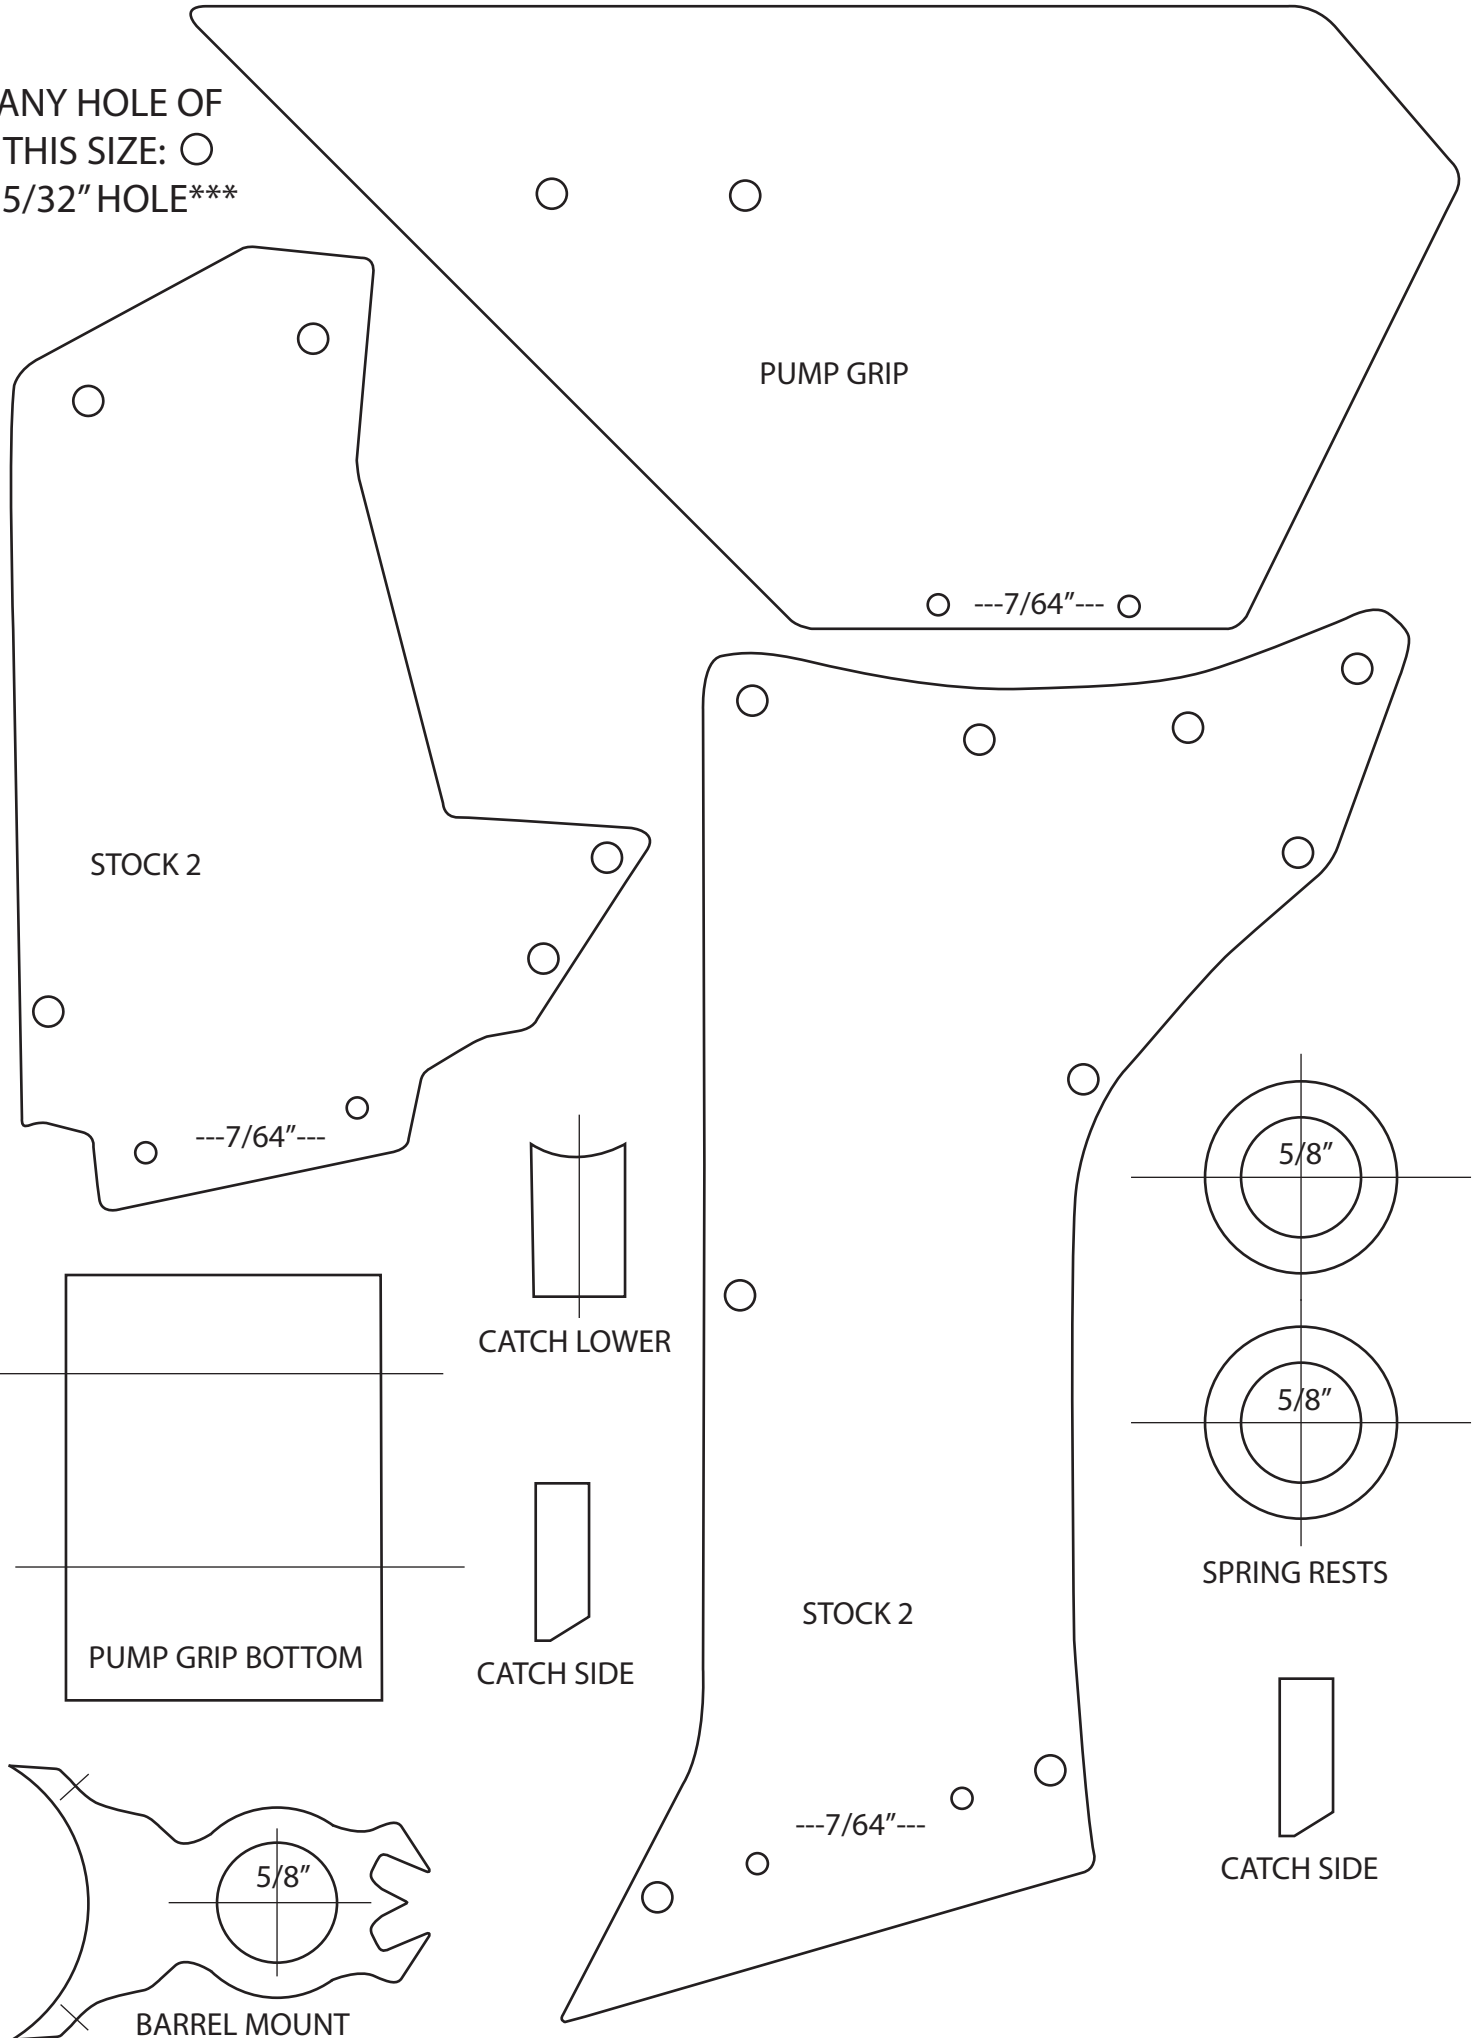

\*\*\*ANY HOLE OF THIS SIZE: ○ IS A 5/32" HOLE\*\*\*

\*\*\*ANY HOLE OF  
THIS SIZE: ○  
IS A 5/32" HOLE\*\*\*

\*\*\*ANY HOLE OF THIS SIZE: ○ IS A 5/32" HOLE\*\*\*

LOWER BODY BOTTOM

\*\*\*ANY HOLE OF  
THIS SIZE: ○  
IS A 5/32" HOLE\*\*\*

←-----  
5/32"

1 1/4" PVC WRAP [2]

\*\*\*ANY HOLE OF  
THIS SIZE: ○  
IS A 5/32" HOLE\*\*\*

\*\*\*ANY HOLE OF THIS SIZE: ○ IS A 5/32" HOLE\*\*\*

UPPER BODY TO LOWER BODY MOUNT

LOWER BODY 2

FRONT MOUNT

LOWER BODY 2